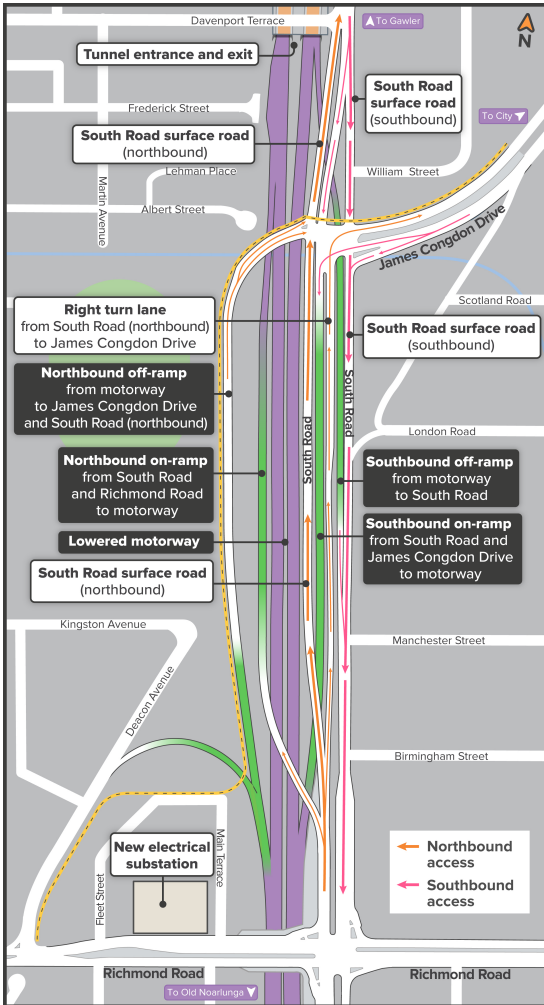

Northern Tunnels

Southern portal and open motorway

Legend

- █ Northern Tunnels
- █ Open motorway
- █ On-ramp/Off-ramp
- Surface road
- Shared-use path/bridge

July 2023
 The Project Design is subject to change during the detailed design phase.