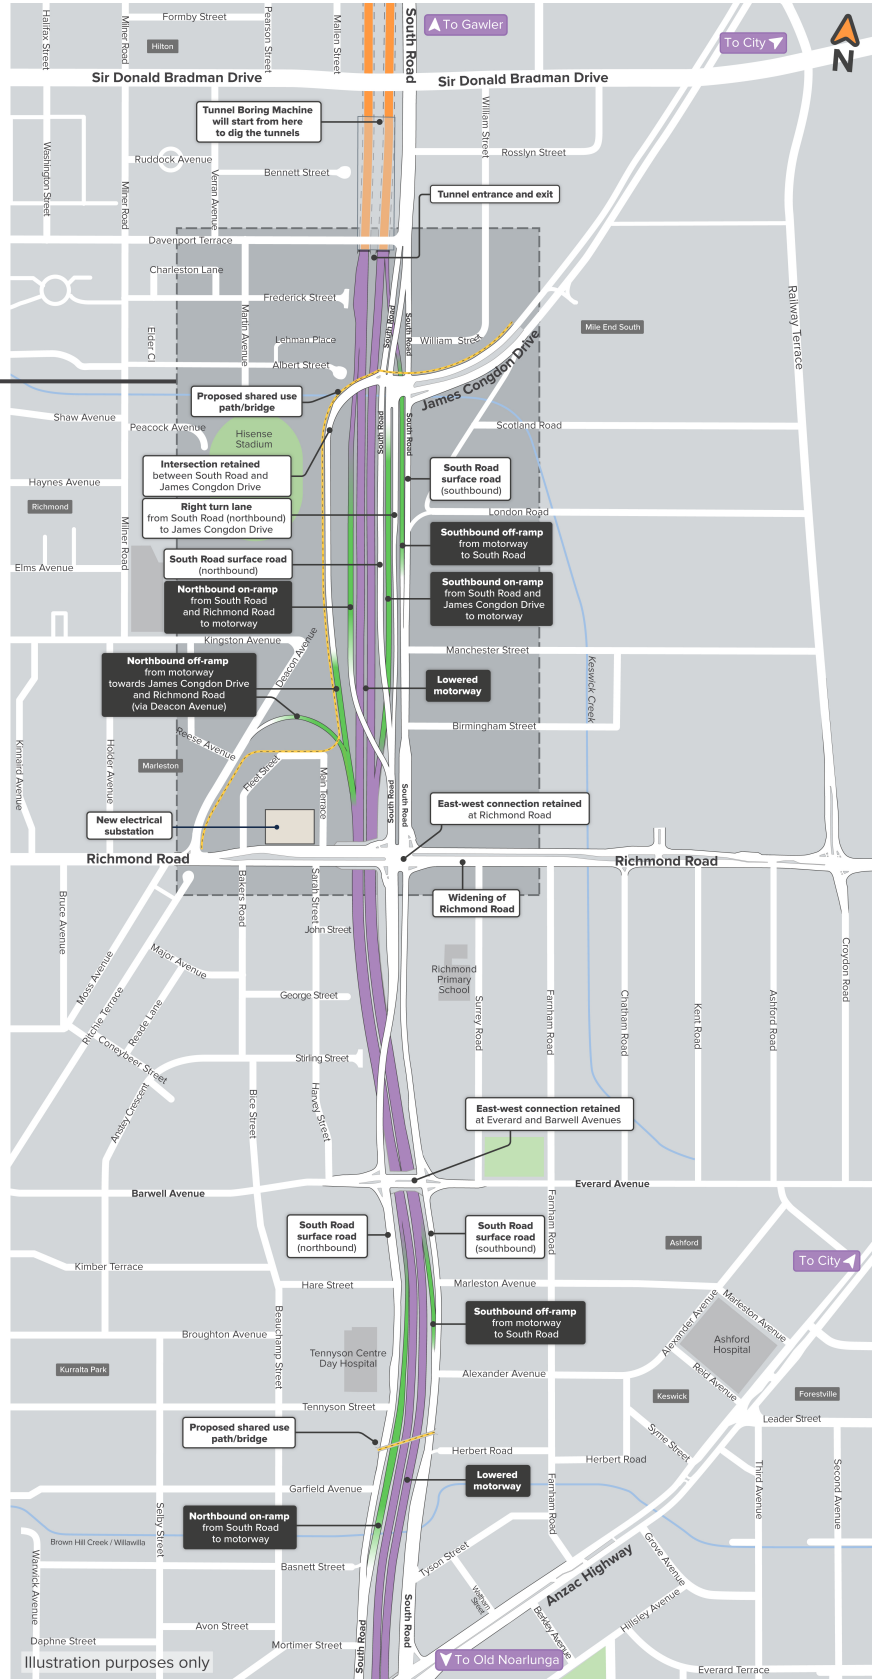

Northern Tunnels

Southern portal and open motorway

Legend

- █ Northern Tunnels
- █ Open motorway
- █ On-ramp/Off-ramp
- Surface road
- Shared-use path/bridge

July 2023
 The Project Design is subject to change during the detailed design phase.